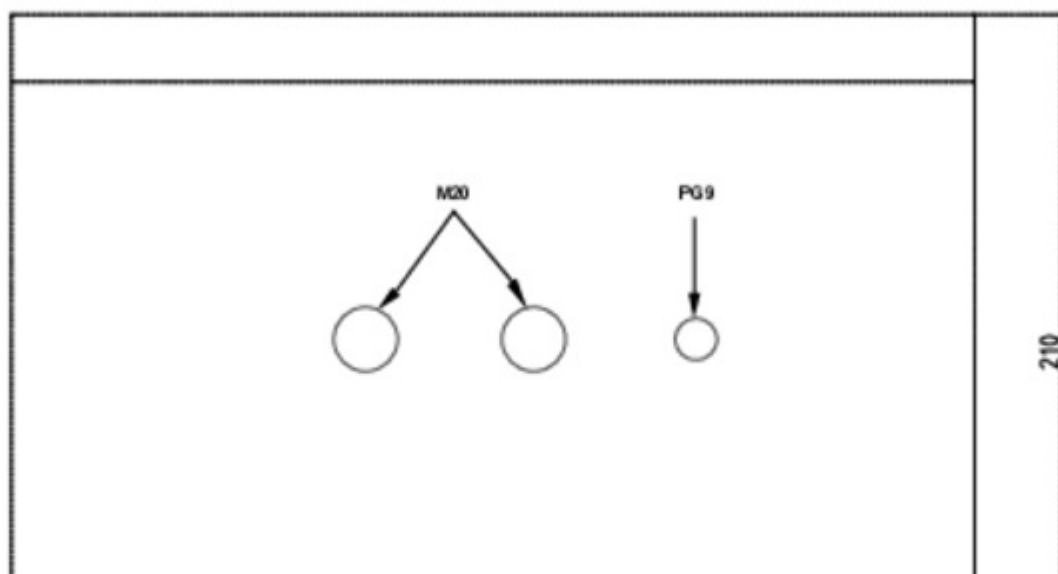

Spare part for led lights