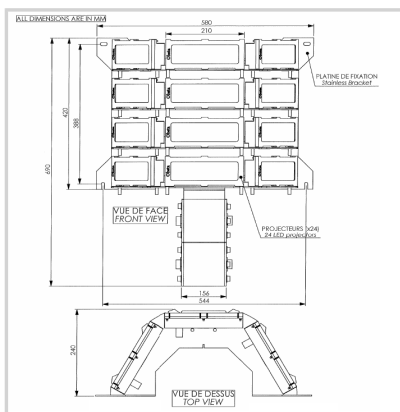

*Spare part for led lights*

High intensity flashhead 180° with 4 levels of projectors OFF-120-RW-2L code 113747L2 (molded junction box OFF-JB-6P-RW-L P/N 113748 in option)

Option **length of cable : 2 meters**

Mechanical Characteristics	
Wiring	Connectors L
Weight	27 kg