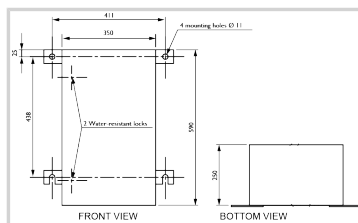

110VAC to 240VAC stainless power cabinet for 4 dual color or white /white OBSTAFLASH 48VDC P/N113792 or P/N113791

- 'Weather tight' stainless steel 316L power cabinet enclosure
- Test button for day and night
- Alarm dry contact NC and NO
- Master/slave configuration for multiple lights synchronisation
- to be used with photocell 48Vdc
- in option low intensity lights NAVILITE 48Vdc for night only operation,
- wireless gps synchronisation P/N113746

Electrical Characteristics	
Main voltage	110VAC to 240VAC +/-10% 50/60Hz
Mechanical Characteristics	
IP degree	IP65 in vertical position
Operating temperature	-20/+45°C
Weight	10 kg
Size of the power supply	400mm (height) x 300mm (width) x 200mm (dept)
Wire cross section	from 1 to 4 mm ²