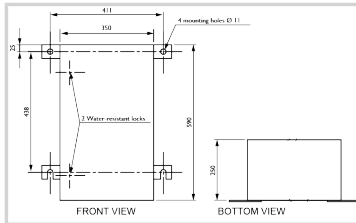

**110VAC to 240VAC stainless power cabinet for 4 dual color or white /white OBSTAFLASH 48VDC P/N113792 or P/N113791**

- 'Weather tight' stainless steel 316L power cabinet enclosure
- Test button for day and night
- Alarm dry contact NC and NO
- Master/slave configuration for multiple lights synchronisation
- to be used with photocell 48Vdc
- in option low intensity lights NAVILITE 48Vdc for night only operation,
- wireless gps synchronisation P/N113746

### Mechanical Characteristics

IP degree	IP65 in vertical position
Operating temperature	-20/+45°C
Weight	10 kg
Size of the power supply	400mm (height) x 300mm (width) x 200mm (dept)
Wire cross section	from 1 to 4 mm <sup>2</sup>