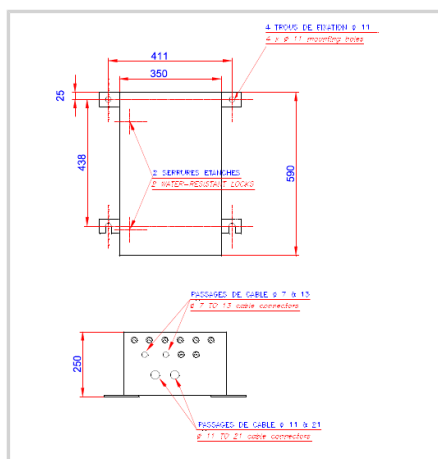

## 110VAC to 240VAC stainless power cabinet for 4 obstaflash dual color OFF-120-RW-JB

- 'Weather tight' stainless steel 316L power cabinet enclosure
- Luminous indicator for each pair of led circuit
- Test button for day and night
- Alarm dry contact "normally open" and "normally close" both available
- Master/slave configuration for synchronisation or through wireless GPS
- Surge protection included 30KA in 8/20us wave
- Possibility to connect side lights for night only operation

Electrical Characteristics	
Main voltage	110VAC to 240VAC +/-10% 50/60Hz
Mechanical Characteristics	
IP degree	IP65 in vertical position
Wiring	Entry of cable by glands nickel plated brass and connection by terminals
Operating temperature	-20/+45°C
Weight	10 kg
Size of the power supply	590mm (height) x 350mm (width) x 250mm (dept)
Wire cross section	from 1 to 4 mm <sup>2</sup>