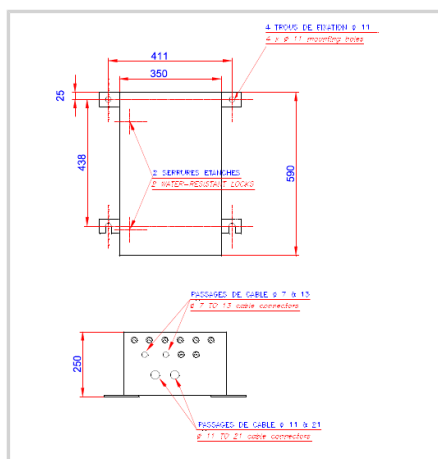

110VAC to 240VAC stainless power cabinet for 4 obstaflash dual color OFF-120-RW-JB

- 'Weather tight' stainless steel 316L power cabinet enclosure
- Luminous indicator for each pair of led circuit
- Test button for day and night
- Alarm dry contact "normally open" and "normally close" both available
- Master/slave configuration for synchronisation or through wireless GPS
- Surge protection included 30KA in 8/20us wave
- Possibility to connect side lights for night only operation

Electrical Characteristics	
Main voltage	110VAC to 240VAC +/-10% 50/60Hz
Mechanical Characteristics	
IP degree	IP65 in vertical position
Wiring	Entry of cable by glands nickel plated brass and connection by terminals
Operating temperature	-20/+45°C
Weight	10 kg
Size of the power supply	590mm (height) x 350mm (width) x 250mm (dept)
Wire cross section	from 1 to 4 mm²