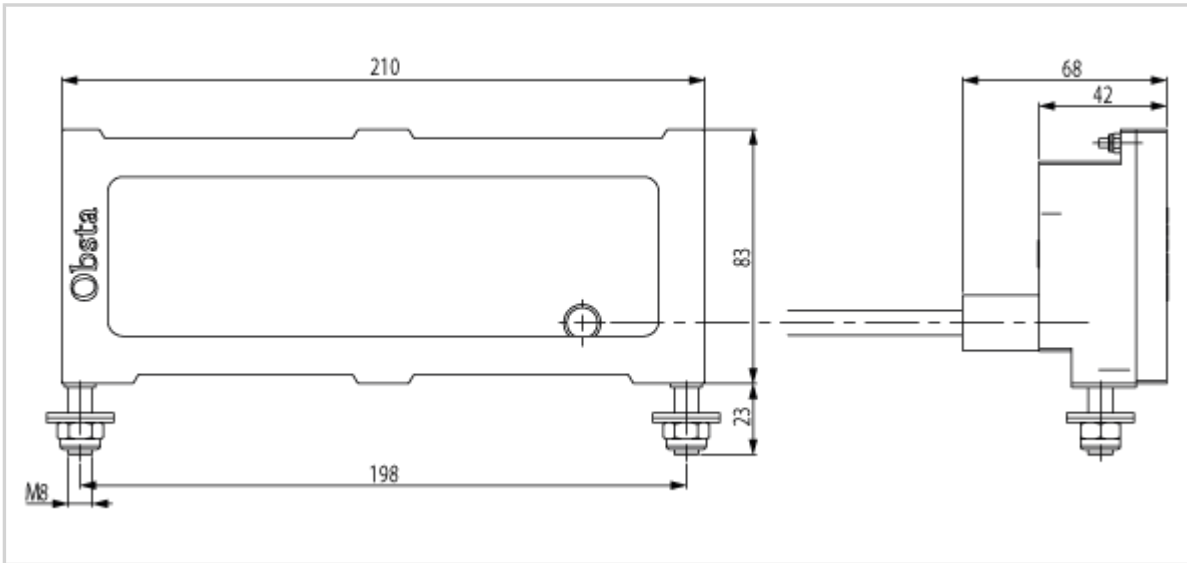

Spare part for led lights

- ICAO dual color projector p

Option Length of molded cable

Mechanical Characteristics
Wiring
Weight