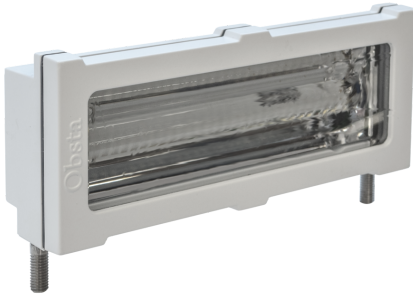

PROJECTOR-RW-0.75 [P/N: 113761SC]

Spare part for led lights

➤ ICAO dual color projector provided with molded cable for OBSTA power supply

Option Length of molded cable : 75 cm

Mechanical Characteristics

Wiring	On stripped wires
Weight	1.34 kg