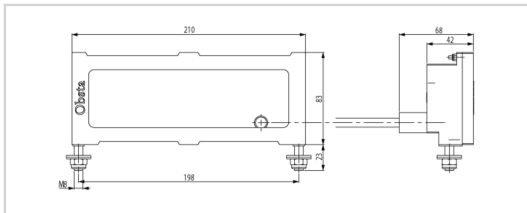

PROJECTOR-RW-0.75 [P/N: 113761SC]

Spare part for led lights

➤ ICAO dual color projector provided with molded cable for OBSTA power supply

Option Length of molded cable : 75 cm

Mechanical Characteristics

Wiring	On stripped wires
Weight	1.34 kg