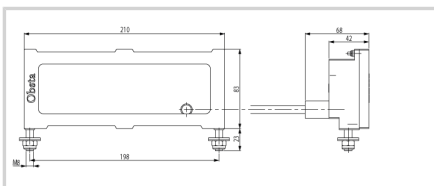

## Spare part for led lights

- red only color projector provided with molded cable for OBSTA power supply

Option **length of cable : 10 meters**

Mechanical Characteristics	
Wiring	On stripped wires
Weight	2 kg