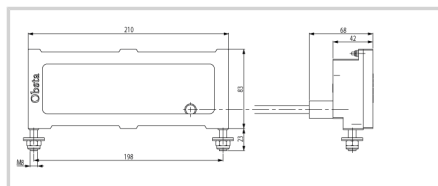

Spare part for led lights

- red only color projector provided with molded cable for OBSTA power supply

Option **length of cable : 10 meters**

Mechanical Characteristics	
Wiring	On stripped wires
Weight	2 kg