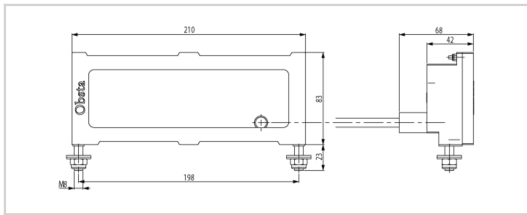

PROJECTOR-R-10 [P/N: 113760L10]

Spare part for led lights

➤ red only color projector provided with molded cable for OBSTA power supply

Option length of cable : 10 meters

Mechanical Characteristics

Wiring	On stripped wires
Weight	2 kg