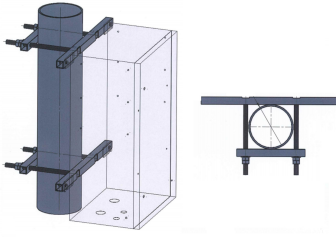

*Spare part for led lights*

- Stainless bracket (2 sets for one cabinet) for tube diameter 150mm max for any obsta cabinet