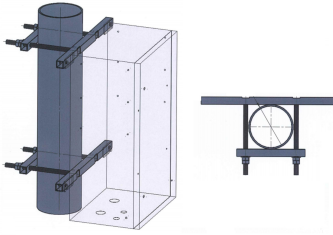

*Spare part for led lights*

- Stainless bracket (2 sets for one cabinet) for tube diameter 150mm max for any obsta cabinet