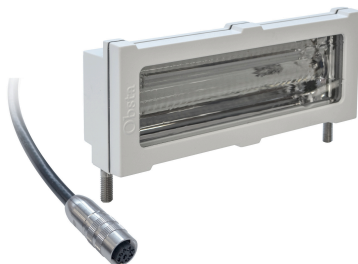

Spare part for led lights

- ICAO dual color projector provided with molded cable for OBSTA power supply

Option **length of cable : 10 meters**

Mechanical Characteristics

Wiring	Connectors L
Weight	2 kg