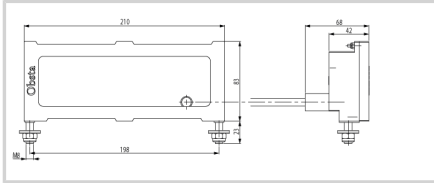

## Spare part for led lights

- ICAO dual color projector provided with molded cable for OBSTA power supply

Option **length of cable : 10 meters**

### Mechanical Characteristics

Wiring	Connectors L
Weight	2 kg