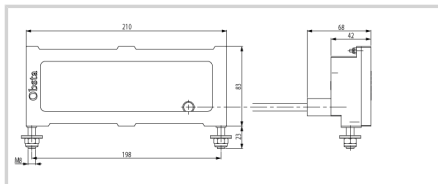

Spare part for led lights

- ICAO dual color projector provided with molded cable for OBSTA power supply

Option **length of cable : 10 meters**

Mechanical Characteristics

Wiring	Connectors L
Weight	2 kg