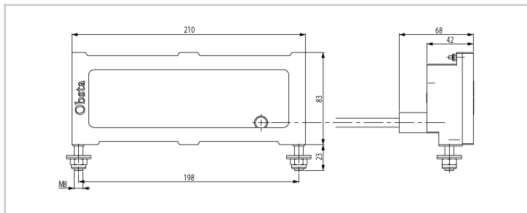

PROJECTOR-RW-10L [P/N: 113761L10]

Spare part for led lights

☛ ICAO dual color projector provided with molded cable for OBSTA power supply

Option length of cable : 10 meters

Mechanical Characteristics	
Wiring	Connectors L
Weight	2 kg