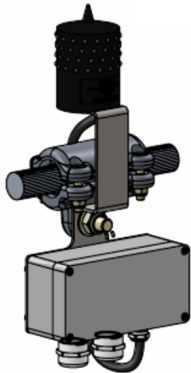

Support for one NAVILITE on ground cable

- ✦ Bracket to fix a NAVILITE on all kind of non-conductive cable (ground cable, OPGW cable, guy wire for tower etc)
- ✦ Large range of clamps suitable for cable diameter from 15 mm to 35 mm
- ✦ Suitable for one NAVILITE with or without infrared as per OFAC requirement
- ✦ light and junction box to be ordered separately

Mechanical Characteristics

Weight	2.6 kg
Weight	1,5 kg

1	Navilite
2	Clamp
3	Junction/control box
4	Bracket