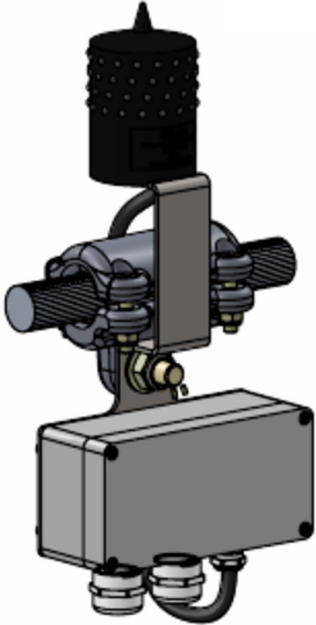

Support for one NAVILITE on ground cable

- Bracket to fix a NAVILITE on all kind of non-conductive cable (ground cable, OPGW cable, guy wire for tower etc)
- Large range of clamps suitable for cable diameter from 15 mm to 35 mm
- Suitable for one NAVILITE with or without infrared as per OFAC requirement
- light and junction box to be ordered separately