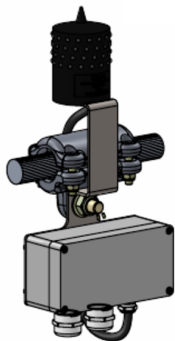

Support for one NAVILITE on ground cable

- ✦ Bracket to fix a NAVILITE on all kind of non-conductive cable (ground cable, OPGW cable, guy wire for tower etc)
- ✦ Large range of clamps suitable for cable diameter from 15 mm to 35 mm
- ✦ Suitable for one NAVILITE with or without infrared as per OFAC requirement
- ✦ light and junction box to be ordered separately

Mechanical Characteristics

Weight	2.6 kg
Weight	1,5 kg

1	Navilite
2	Clamp
3	Junction/control box
4	Bracket