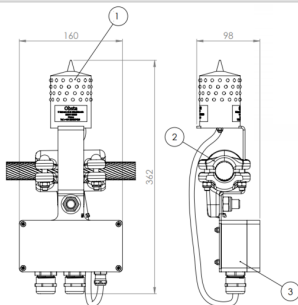

Support for one NAVILITE on ground cable

- ✦ Bracket to fix a NAVILITE on all kind of non-conductive cable (ground cable, OPGW cable, guy wire for tower etc)
- ✦ Large range of clamps suitable for cable diameter from 15 mm to 35 mm
- ✦ Suitable for one NAVILITE with or without infrared as per OFAC requirement
- ✦ light and junction box to be ordered separately

Mechanical Characteristics

Weight	2.6 kg
Weight	1,5 kg

1	Navilite
2	Clamp
3	Junction/control box
4	Bracket