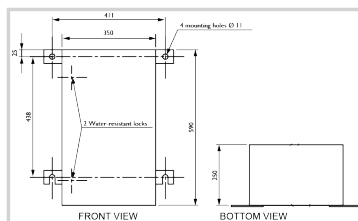

## 230VAC Power supply for 6 white flashheads OBSTAFLASH120 P /N113747M

- 'Weather tight' stainless steel 316L power cabinet enclosure
- cable entry for 6 OBSTAFLASH120 P/N113747M
- Luminous indicator for each white projector
- Test button for day and night
- Alarm dry contact NC and NO
- Master/slave configuration for multiple lights synchronisation
- Surge protection included 30KA in 8/20us wave
- to be used with photocell 48Vdc P/N100755
- in option wireless gps synchronisation P/N113746 and GSM diagnostic P/N113785

Electrical Characteristics	
Main voltage	230VAC +/-10%
Mechanical Characteristics	
IP degree	IP65 in vertical position
Wiring	Entry of cable by glands nickel plated brass and connection by terminals
Operating temperature	-20/+45°C
Size of the power supply	590mm (height) x 350mm (width) x 250mm (dept)
Wire cross section	from 1 to 4 mm <sup>2</sup>