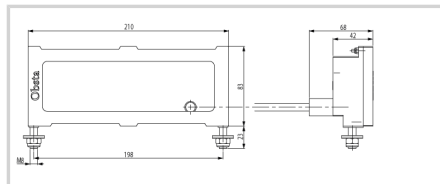

Spare part for led lights

- ICAO dual color projector provided with molded cable for OBSTA power supply

Option **length of cable : 2 meters**

Mechanical Characteristics

Wiring	Connectors Belgin
Weight	1.34 kg