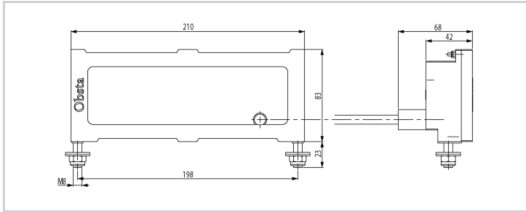

PROJECTOR-RW-2B [P/N: 113761BL2]

Spare part for led lights

☛ ICAO dual color projector provided with molded cable for OBSTA power supply

Option length of cable : 2 meters

Mechanical Characteristics

Wiring	Connectors Belgin
Weight	1.34 kg