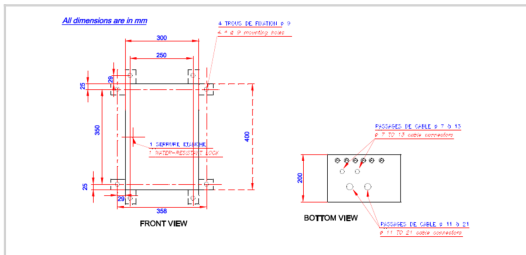

110VAC to 240VAC stainless power cabinet with 6 plugs for 6 dual color projectors P/N113761

- ✦ 'Weather tight' stainless steel 316L power cabinet enclosure
- ✦ Luminous indicator for each pair of led circuit
- ✦ Test button for day and night
- ✦ Alarm dry contact "normally open" and "normally close" both available
- ✦ Master/slave configuration for synchronisation or through wireless GPS
- ✦ Surge protection included 30KA in 8/20us wave
- ✦ Possibility to connect side lights for night only operation

Electrical Characteristics	
Main voltage	110VAC to 240VAC +/-10% 50/60Hz
Mechanical Characteristics	
IP degree	IP65 in vertical position
Operating temperature	-20/+45°C
Weight	10 kg
Size of the power supply	400mm (height) x 300mm (width) x 200mm (dept)
Wire cross section	from 1 to 4 mm ²