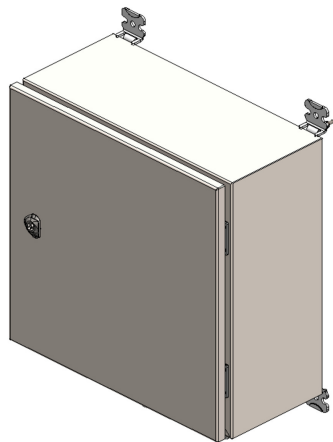

110VAC to 240VAC stainless power cabinet for 48Vdc obstaf flash dual color kits (max 20A)

- 'Weather tight' stainless steel 316L power cabinet enclosure
- Test button for day and night
- Alarm dry contact NC and NO
- Master/slave configuration for multiple lights synchronisation
- to be used with photocell 48Vdc
- in option low intensity lights NAVILITE 48Vdc for night only operation,
- wireless gps synchronisation P/N113746

Electrical Characteristics	
Main voltage	110VAC to 240VAC +/-10% 50/60Hz
Mechanical Characteristics	
IP degree	IP65 in vertical position
Operating temperature	-20/+45°C
Weight	8 kg
Size of the power supply	590mm (height) x 350mm (width) x 250mm (dept)
Wire cross section	from 1 to 4 mm ²