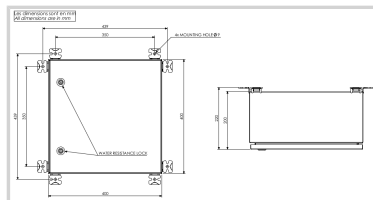

110VAC to 240VAC stainless power cabinet for 48Vdc obstaf flash dual color kits (max 20A)

- 'Weather tight' stainless steel 316L power cabinet enclosure
- Test button for day and night
- Alarm dry contact NC and NO
- Master/slave configuration for multiple lights synchronisation
- to be used with photocell 48Vdc
- in option low intensity lights NAVILITE 48Vdc for night only operation,
- wireless gps synchronisation P/N113746

Electrical Characteristics	
Main voltage	110VAC to 240VAC +/-10% 50/60Hz
Mechanical Characteristics	
IP degree	IP65 in vertical position
Operating temperature	-20/+45°C
Weight	8 kg
Size of the power supply	590mm (height) x 350mm (width) x 250mm (dept)
Wire cross section	from 1 to 4 mm ²