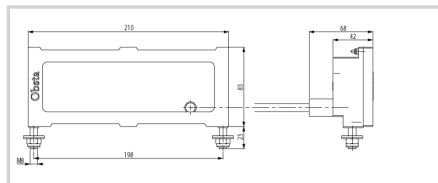

Spare part for led lights

- ICAO white color for day time + Feu W rot for night time projector provided with molded cable for OBSTA power supply

Mechanical Characteristics	
Wiring	On stripped wires
Weight	1.34 kg