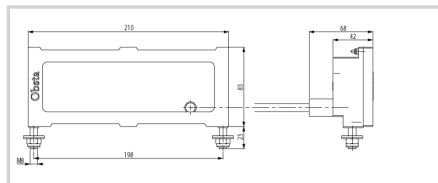

*Spare part for led lights*

- ICAO white color for day time + Feu W rot for night time projector provided with molded cable for OBSTA power supply

Mechanical Characteristics	
Wiring	On stripped wires
Weight	1.34 kg