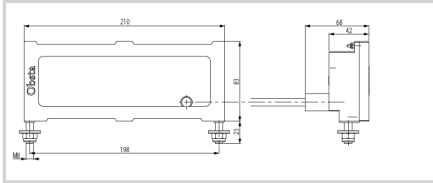

*Spare part for led lights*

- ICAO dual color projector provided with molded cable for OBSTA power supply

Option **length of cable : 2 meters**

#### Mechanical Characteristics

Wiring	Connectors L
Weight	1.2 kg