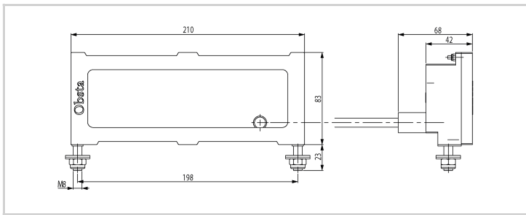

PROJECTOR-RW-2L [P/N: 113761L2]

Spare part for led lights

☛ ICAO dual color projector provided with molded cable for OBSTA power supply

Option length of cable : 2 meters

Mechanical Characteristics	
Wiring	Connectors L
Weight	1.2 kg