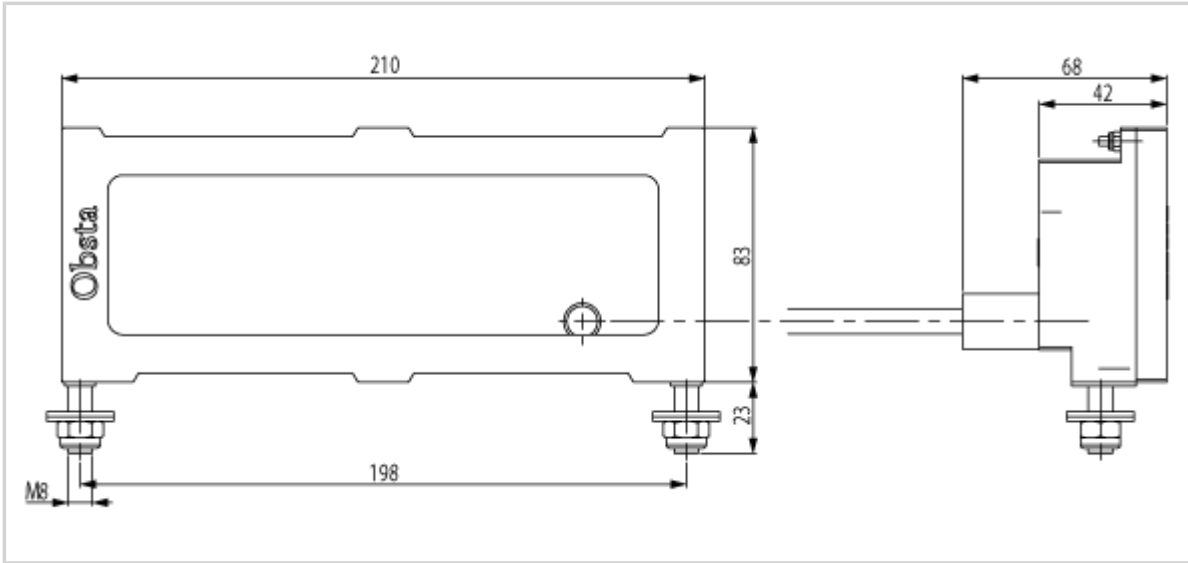

Spare part for led lights

- ICAO dual color projector p

Option **length of cable : 2 meters**

Mechanical Characteristics

Wiring
Weight