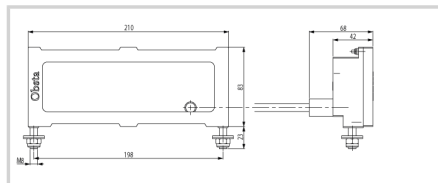

Spare part for led lights

- red only color projector provided with molded cable for OBSTA power supply

Option **Length of molded cable : 75 cm**

Mechanical Characteristics	
Wiring	On stripped wires
Weight	1.34 kg