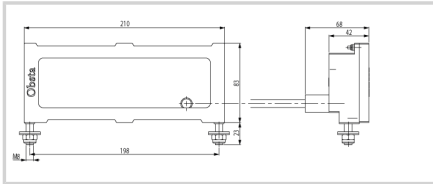

Spare part for led lights

- red and infrared projector provided with molded cable for OBSTA power supply

Option **Length of molded cable : 75 cm**

Mechanical Characteristics

Wiring	On stripped wires
--------	-------------------