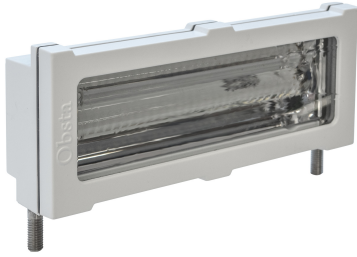

Spare part for led lights

- red and infrared projector provided with molded cable for OBSTA power supply

Option **Length of molded cable : 75 cm**

Mechanical Characteristics

Wiring	On stripped wires
--------	-------------------