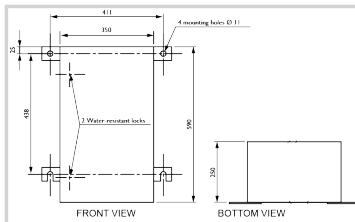

Electrical Characteristics	
Main voltage	230VAC +/-10%
Mechanical Characteristics	
IP degree	IP65 in vertical position
Wiring	Entry of cable by glands nickel plated brass and connection by terminals
Operating temperature	-20/+45°C
Weight	43 kg
Size of the power supply	590mm (height) x 350mm (width) x 250mm (dept)
Wire cross section	from 1 to 4 mm <sup>2</sup>