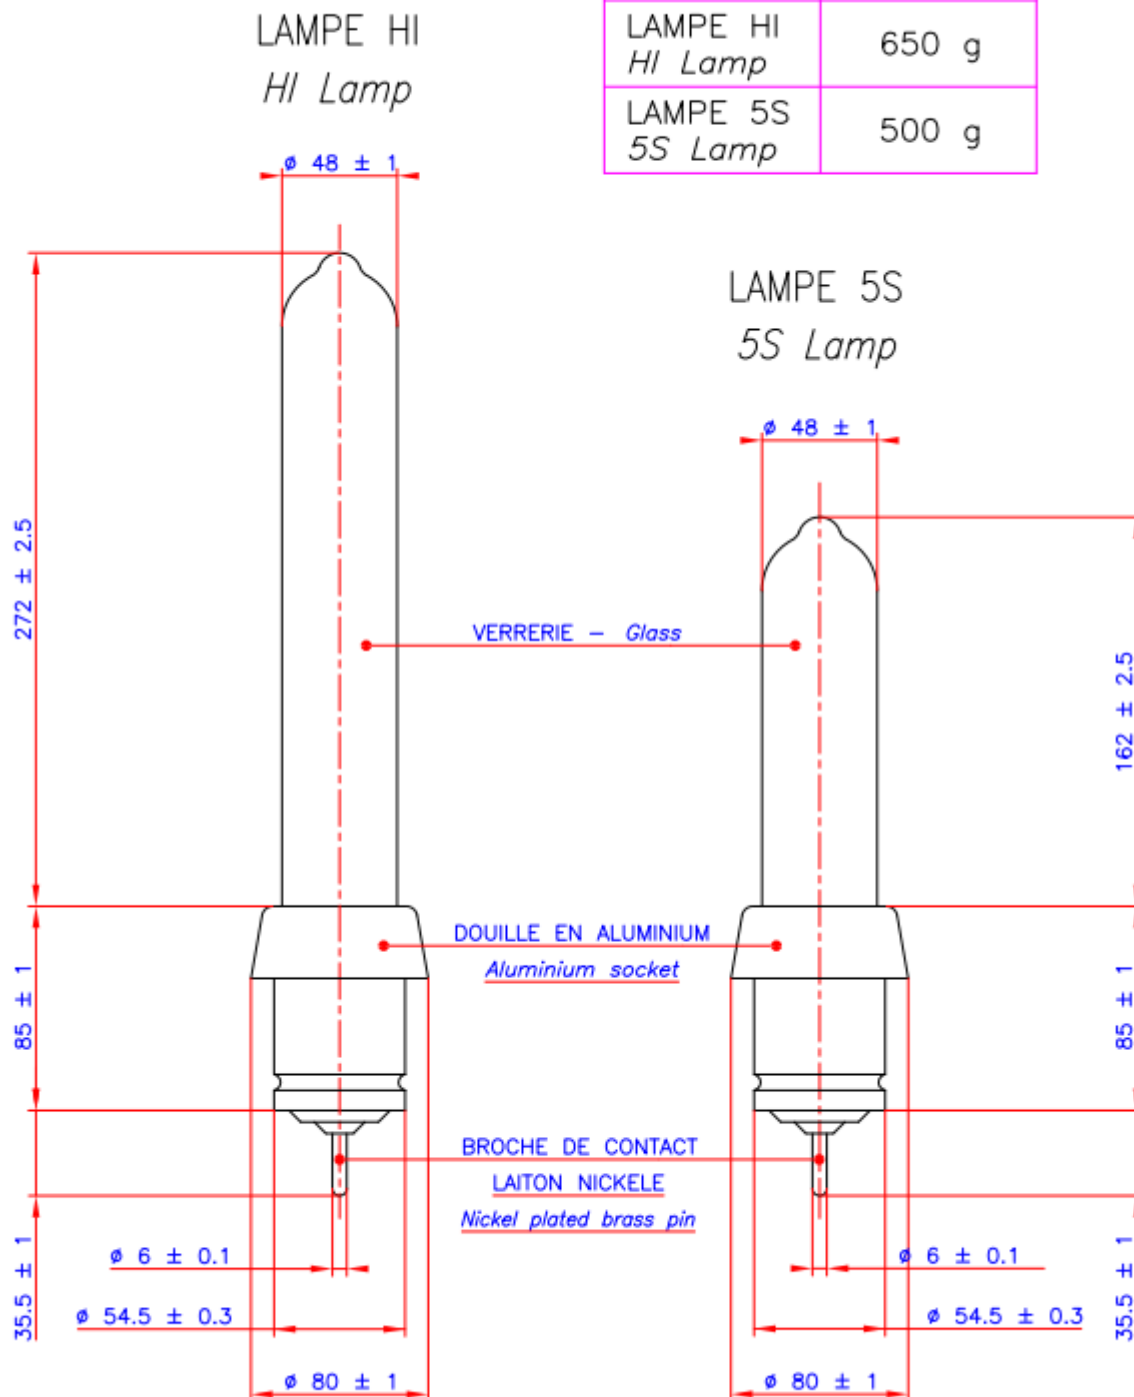

All dimensions are in mm

TYPE Type	POIDS Weight
LAMPE HI Hi Lamp	650 g
LAMPE 5S 5S Lamp	500 g

CLAUDE 5S 00656 [P/N: 100656]

OBSTA obstruction lights

CLAUDE 5S 00656 [P/N: 100656]

OBSTA obstruction lights