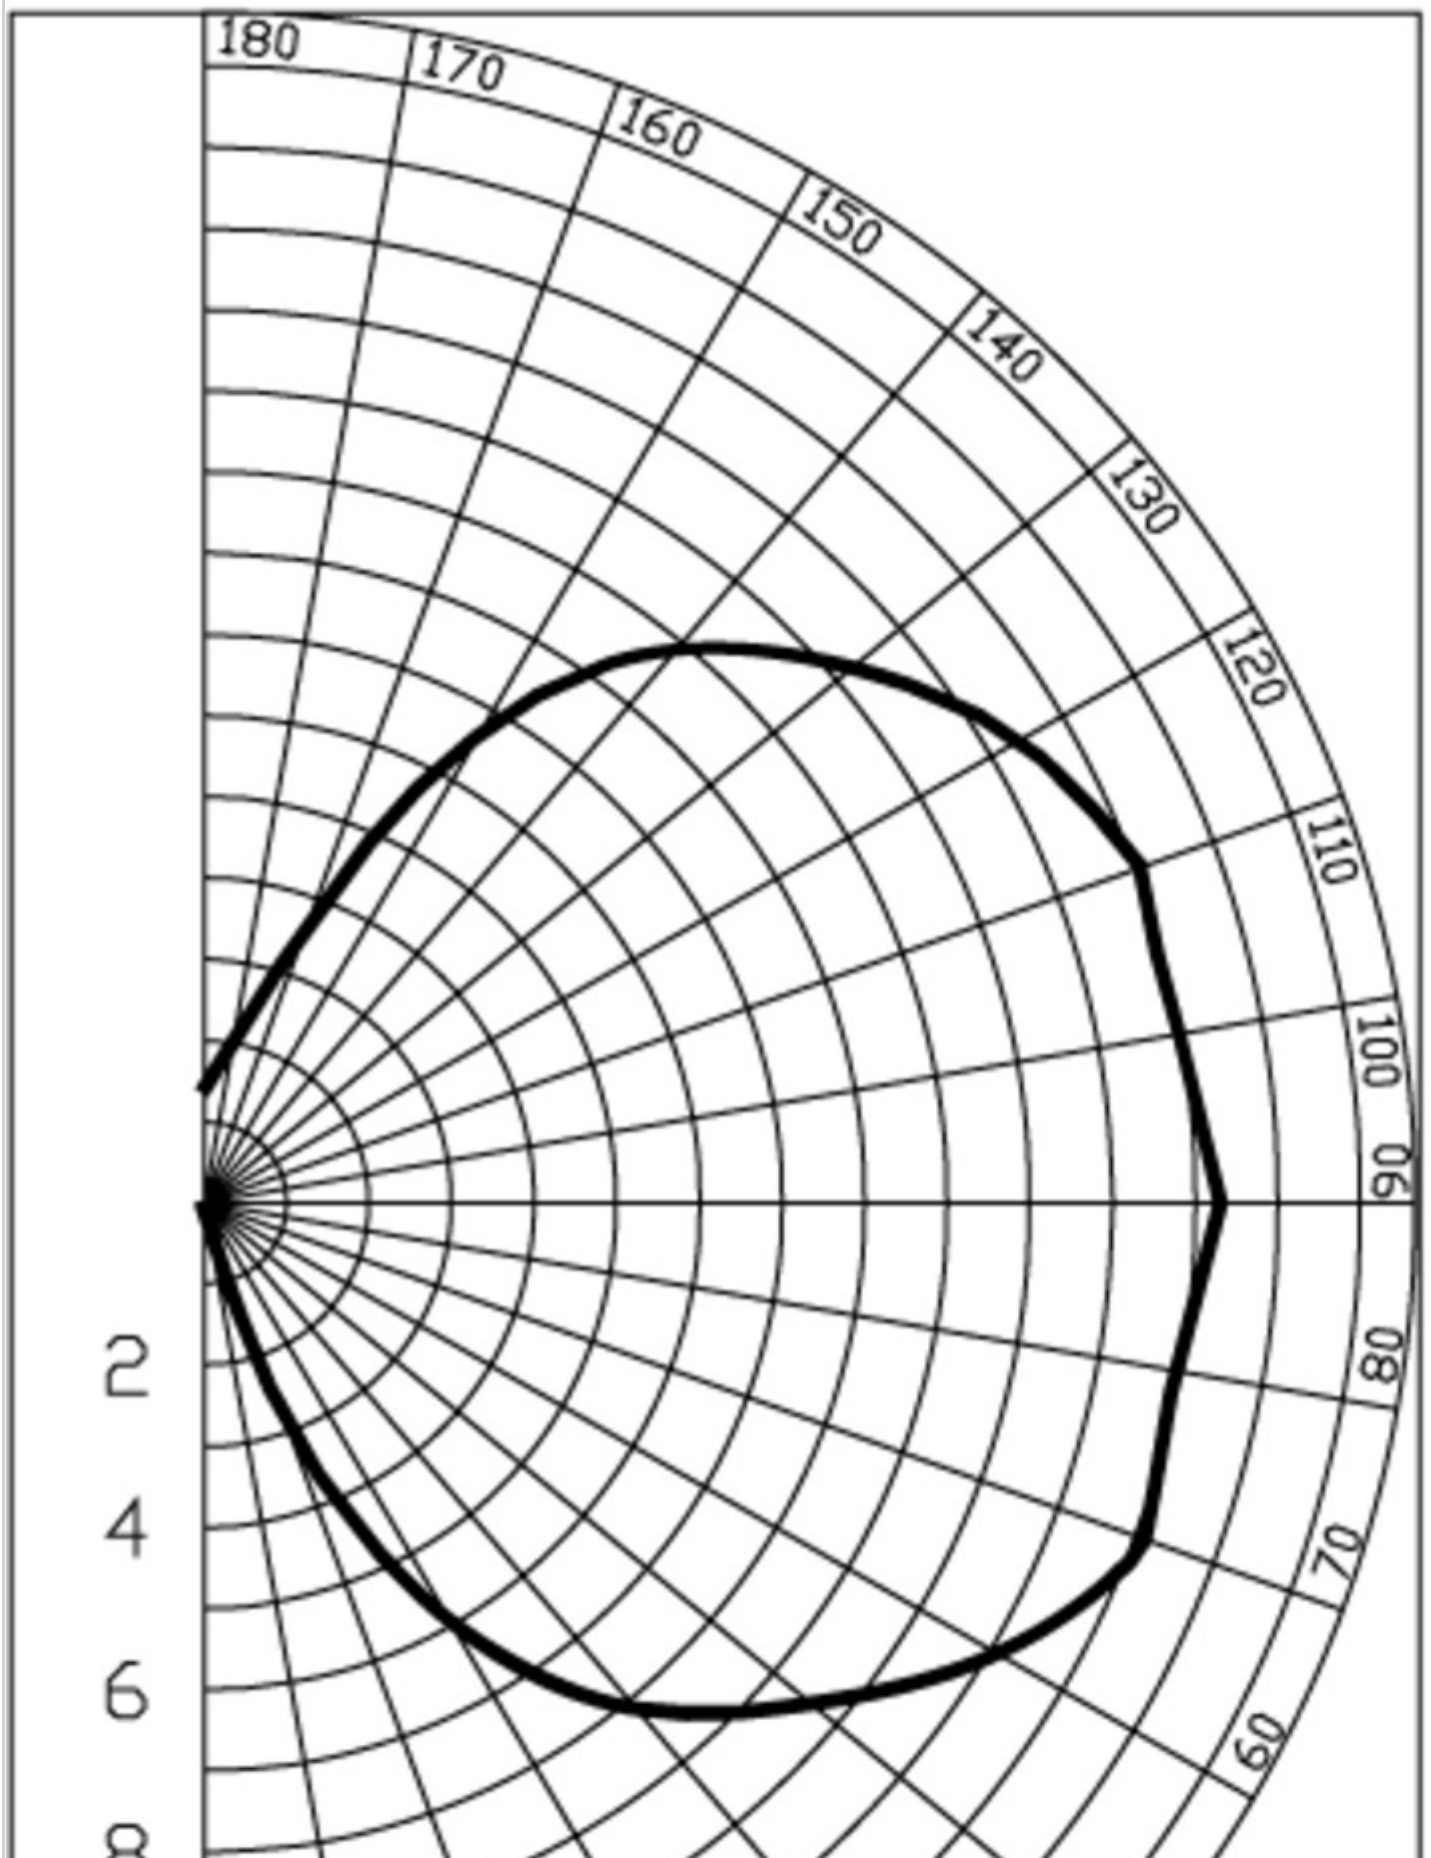

All dimensions are in mm

TYPE Type	POIDS Weight
LAMPE HI Hi Lamp	650 g
LAMPE 5S 5S Lamp	500 g

CLAUDE 5S 00656 [P/N: 100656]

OBSTA obstruction lights

CLAUDE 5S 00656 [P/N: 100656]

OBSTA obstruction lights