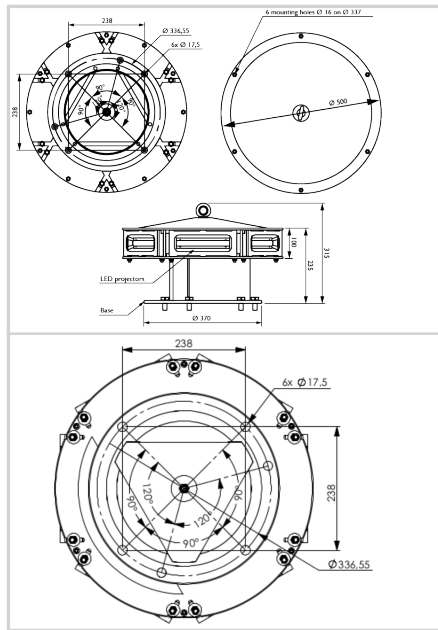

- 6 led projectors P/N113761
- a junction box P/N113748 to be used with interconnecting cable P/N113762

This flashhead must be powered through an external obsta power supply

Patents:

EP 1966535B1 & US 7816843

Mechanical Characteristics	
Operating temperature	-40/+55°C
Weight	14kg
Size of the light	315mm (height) x 500mm (diameter)
Attachment	6 mounting holes dia.16mm, dia.337mm circle (FAA standard)
Photometric Characteristics	
Color day/twilight time	white
Color night time	Red or white
Vertical beam spread	>3°
Horizontal beam spread	360°