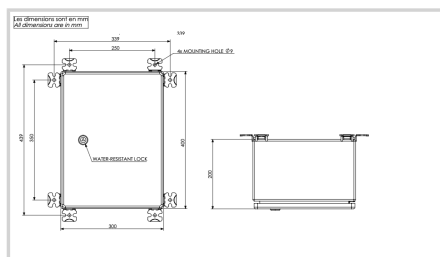

110VAC to 240VAC stainless power cabinet for 3 flashheads red medium intensity main & back-up P/N113740

Power supply

- 'Weather tight' stainless steel power cabinet enclosure
- Test button for remote (photo cell), day and night position
- Luminous indicator for easy diagnostic
- Surge protection type 2
- Alarm dry contact NC and NO
- Master/slave configuration in case of multiple lights synchronisation
- in option low intensity type B for night only operation
- in option wireless synchronisation by GPS P/N113746

Electrical Characteristics	
Main voltage	110VAC to 240VAC +/-10% 50/60Hz
Mechanical Characteristics	
IP degree	IP65 in vertical position
Operating temperature	-20/+45°C
Weight	10 kg
Wire cross section	from 1 to 4 mm ²