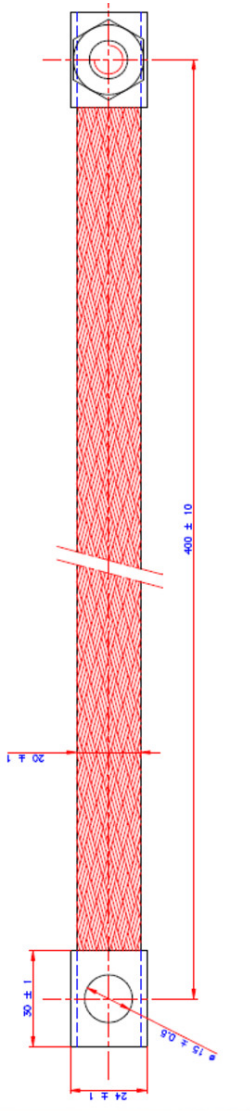

SHUNT BRAID

Mechanical Characteristics

Weight	0.16 kg
--------	---------