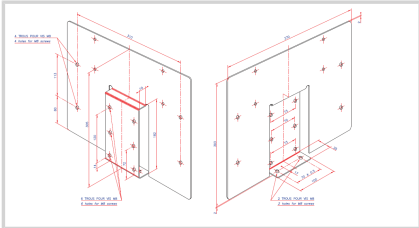

STAINLESS BRACKET 2 OBSTA STI/HISTI & JUNCTION BOX [P/N: 113124]

of OBSTA STI with junction box

- Stainless support thickness 3mm for 1 or 2 OBSTA HI STI or OBSTA STI including a junction box part number 113140, 113141 or 113145

Mechanical Characteristics	
Attachment	2 mounting holes for M8 screws