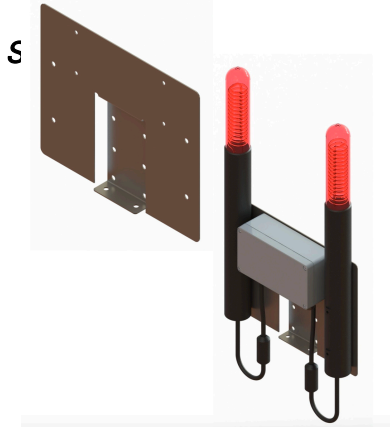

STAINLESS BRACKET 2 OBSTA STI/HISTI & JUNCTION BOX [P/N: 113124]

of OBSTA STI with junction box

- Stainless support thickness 3mm for 1 or 2 OBSTA HI STI or OBSTA STI including a junction box part number 113140, 113141 or 113145

Mechanical Characteristics	
Attachment	2 mounting holes for M8 screws