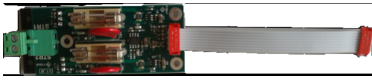

*Spare part for led lights*

Power card

#### Mechanical Characteristics

Weight

0.04 kg