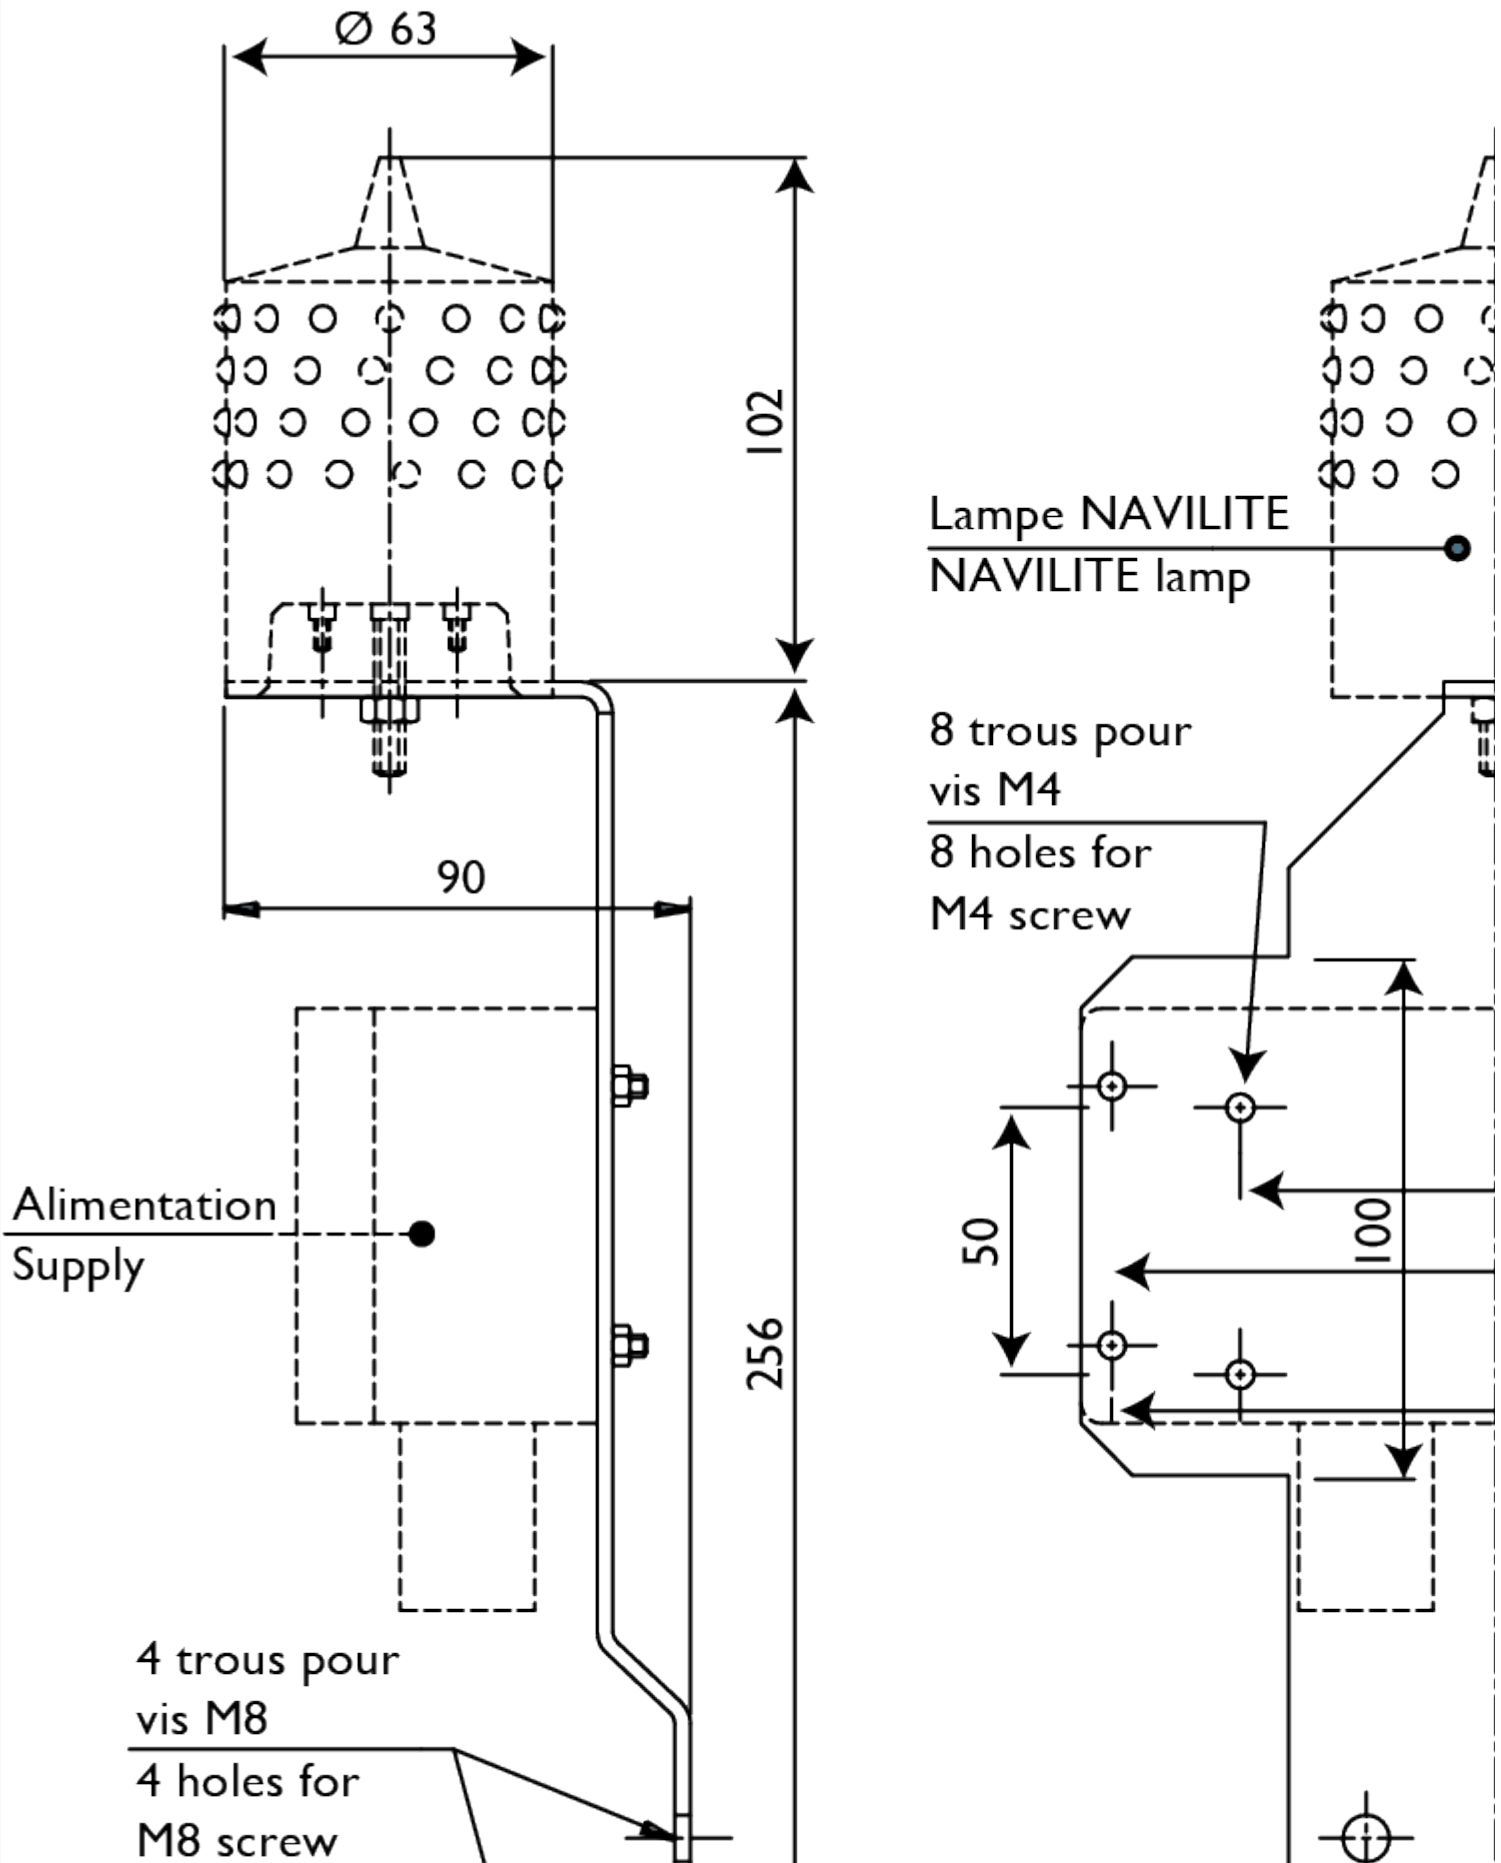

## NAVILITE-HI-48V-CABLE [P/N: 113935]

---

*Red fixed low intensity type A and B*