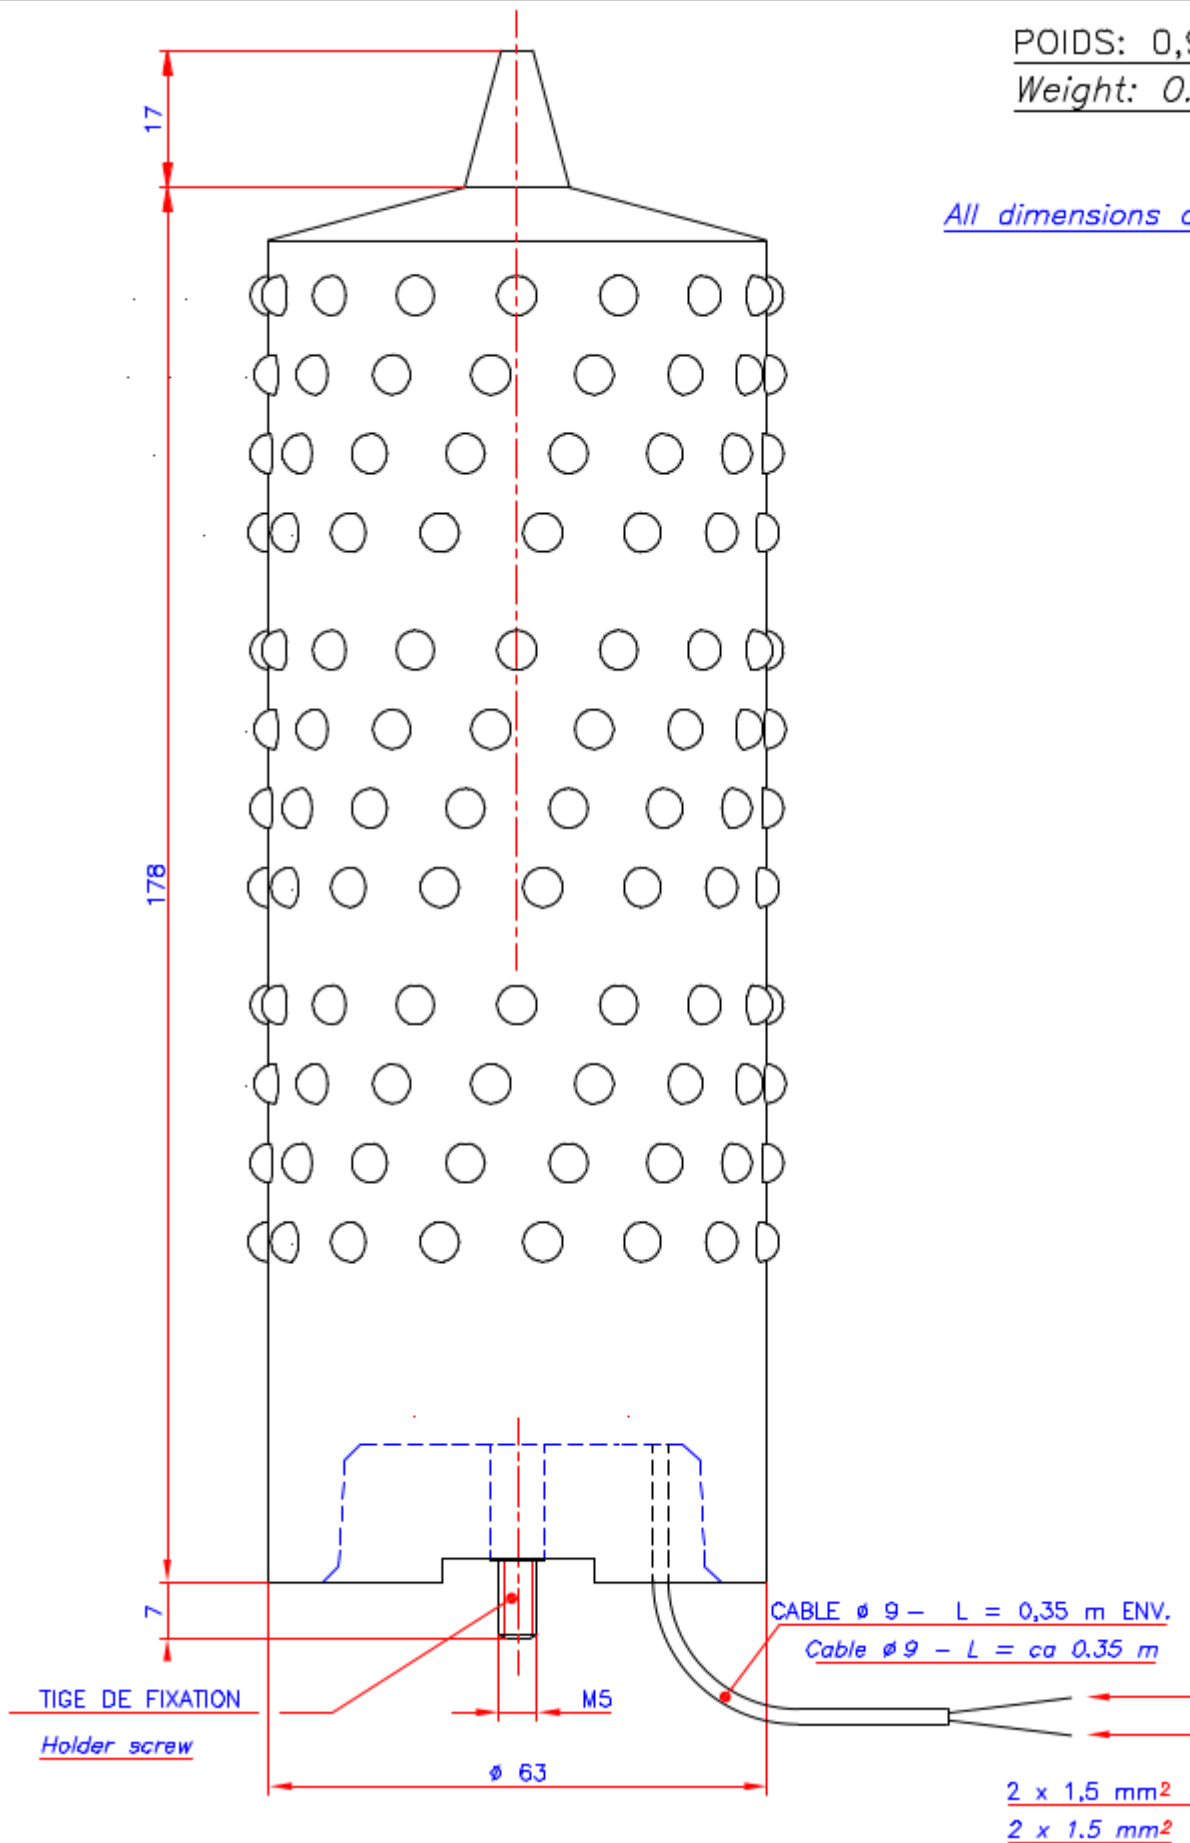

*Red fixed low intensity type A and B*

POIDS: 0,92 kg  
 Weight: 0.92 kg

All dimensions are in mm.

## NAVILITE-HI-48V-CABLE [P/N: 113935]

---

*Red fixed low intensity type A and B*