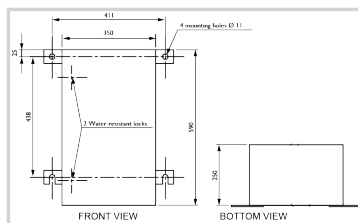

Electrical Characteristics	
Main voltage	230VAC +/-10%
Mechanical Characteristics	
IP degree	IP65 in vertical position
Wiring	Entry of cable by glands nickel plated brass and connection by terminals
Operating temperature	-20/+45°C
Weight	43 kg
Size of the power supply	590mm (height) x 350mm (width) x 250mm (dept)
Wire cross section	from 1 to 4 mm ²