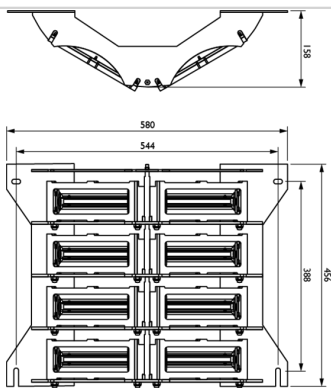

Spare part for led lights

Flashhead

- ✦ 8 led projectors with molded cable with ou without connectors
- ✦ Aluminium and glass enveloppe
- ✦ Stainless support for the 8 projectors
- ✦ No losing parts and no special tools required to remove projectors
- ✦ Junction box and/or power supply to be ordered separately

Option length of cable : 2 meters

Mechanical Characteristics

Wiring

Connectors Belgin