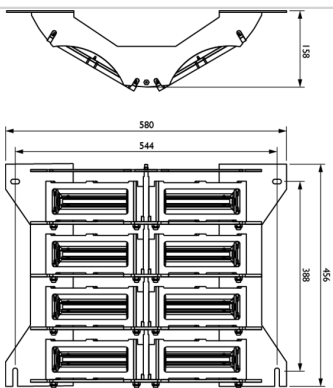

Spare part for led lights

Flashhead

- ✦ 8 led projectors with molded cable with ou without connectors
- ✦ Aluminium and glass enveloppe
- ✦ Stainless support for the 8 projectors
- ✦ No losing parts and no special tools required to remove projectors
- ✦ Junction box and/or power supply to be ordered separately

Option length of cable : 2 meters

Mechanical Characteristics	
Wiring	Connectors L
Weight	5 kg