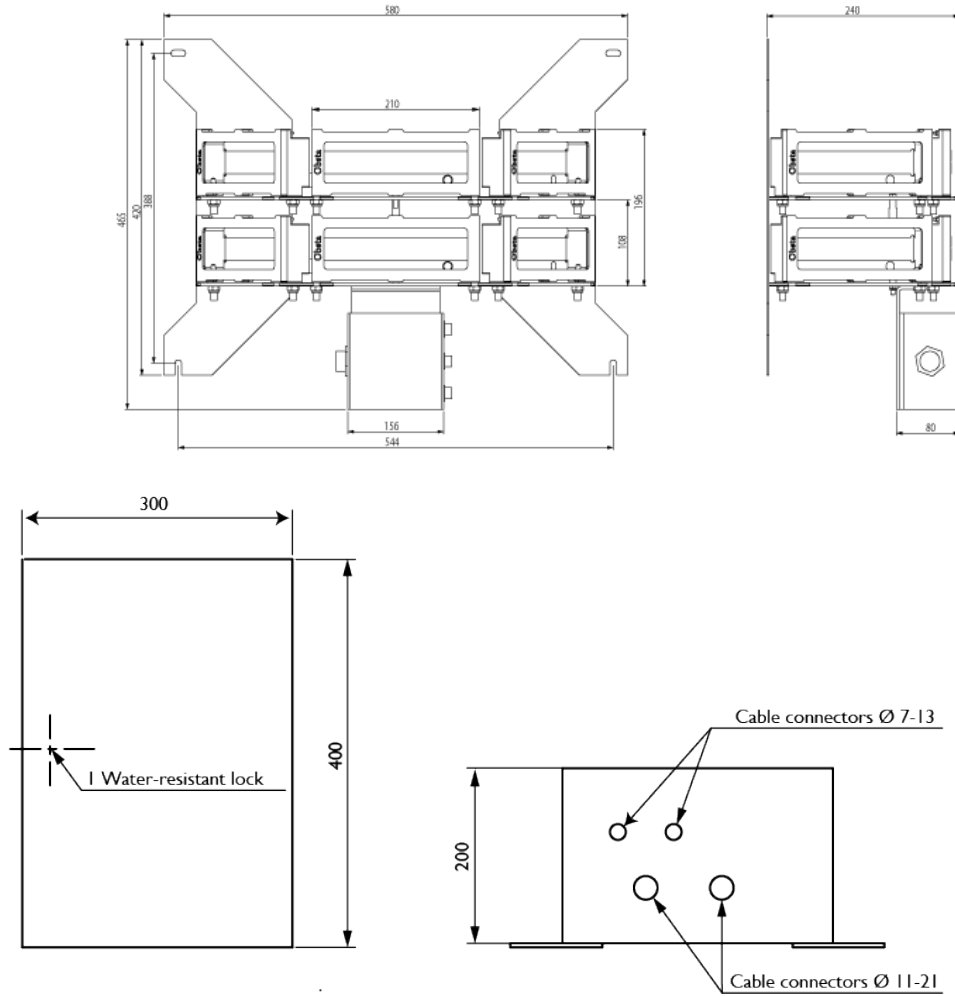

Mechanical Characteristics

Photometric Characteristics		
Effective light output day time at 0° on site		100 000cd (white)
Effective light output twilight mode at 0° on site		20 000cd (white)
Effective light output night mode at 0° on site		2000cd (white or red)
Color day/twilight time		white
Color night time		white (or red in option)
Vertical beam spread		>3°
Horizontal beam spread		360° with minimum 2 flashheads on opposite side
Flash per minute		40