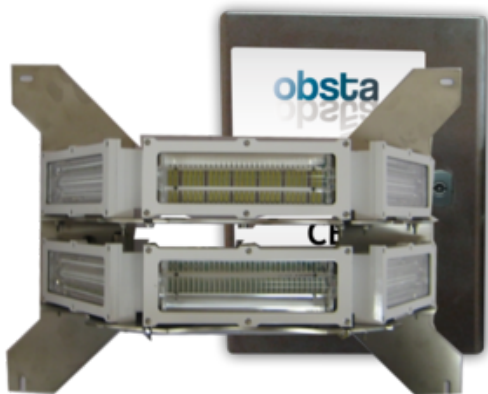

## OFH-180-WW-48

Led high intensity type B 48VDC

- Compliant with high intensity type B according to ICAO annex 14 chapter 6 edition 2013
- To be used on the support of the transmission line in case it is not possible to install day warning spheres on the cables (3 levels of 2 lights on opposite side of the tower supporting power cables)

P/N : **113780B**

The led OBSTAFLASH180 high intensity type B is a day & night white color flashing obstruction light dedicated to transmission lines when it is not possible to install markers on the high voltage cables.

#### Power supply

- 'Weather tight' stainless steel 316L power cabinet enclosure
- 6 independant power supplies providing a high redundancy level
- Test button
- synchronisation of the flashes sequentially; first the middle lights, second the top lights and last, the bottom lights
- Surge protection included

Electrical Characteristics		
Power supply		48VDC -10%/+15% (max current 14A)
Average power consumption		120W (day time)

Mechanical Characteristics		
Operating temperature		-40/+55°C
Size of the light		420mm (height) x 580mm (width)
Size of the power supply		400mm (height) x 300mm (width) x 200mm (dept)
IP degree		IP66 per projector
Wiring		Entry of cable by glands nickel plated brass and connection by terminals
Wire cross section		from 1 to 4 mm <sup>2</sup>